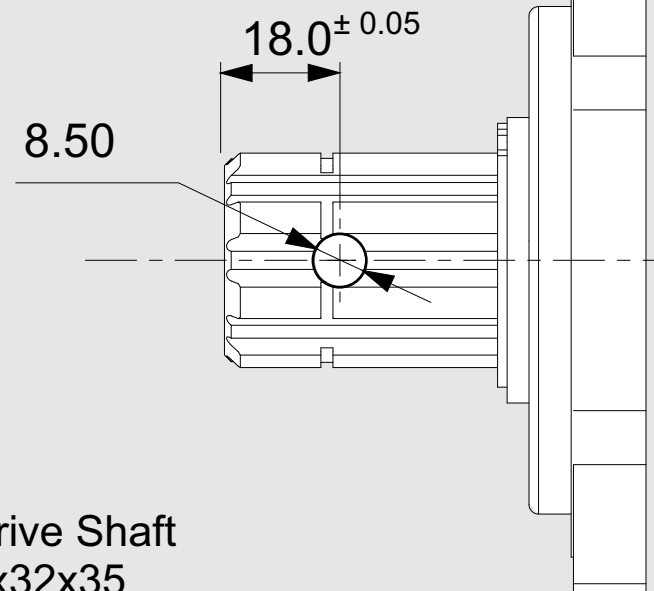

Drive Shaft

Drive Shaft
8x32x35

Coupling Flange